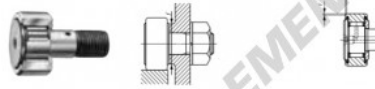

Galet de came avec axe CF20-1-VUU-IKO - CF20-1-VUU-IKO

<https://www.123roulement.com/roulement-palier/roulement-bille/galet-came-axe/cf20-1-vuu-iko>

CAM FOLLOWERS

Standard Type Cam Followers Full Complement Type/With Screwdriver Slot

Stud dia. mm	Identification number								Mass (Ref.) g	D	C	d ₁		
	Shield type				Sealed type									
	With crowned outer ring		With cylindrical outer ring		With crowned outer ring		With cylindrical outer ring							
20					CF 20-1 VUU				390	47	24	20		
Boundary dimensions mm														
G	G ₁	B max	B ₁ max	B ₂	B ₃	C ₁	g ₁	g ₂	f ⁽¹⁾ mm	Mounting dimension f Min. mm	Maximum tightening torque C N·m	Ball dynamic load rating C ₀ N	Ball static load rating C ₀ N	Maximum allowable static load N
M20 × 1.5	21	25.6	66.1	40.5	9	0.8	8	4	1	34	119	33 200	64 500	37 500