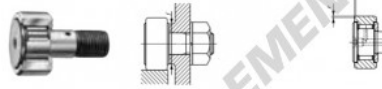

## Galet de came avec axe CF30-V-IKO - CF30-V-IKO

<https://www.123roulement.com/roulement-palier/roulement-bille/galet-came-axe/cf30-v-iko>

### CAM FOLLOWERS

Standard Type Cam Followers Full Complement Type/With Screwdriver Slot

Stud dia. mm	Identification number								CF-V			
	Shield type				Sealed type				g	D	C	d <sub>1</sub>
	With crowned outer ring	With cylindrical outer ring	With crowned outer ring	With cylindrical outer ring	CF	30	V					
30									1 870	80	35	30