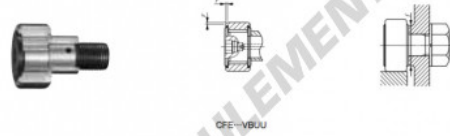

## Galet de came avec axe CFE20-VBUU-IKO - CFE20-VBUU-IKO

<https://www.123roulement.com/roulement-palier/roulement-bille/galet-came-axe/cfe20-vbuu-iko>

IKO

### CAM FOLLOWERS

Eccentric Type Cam Followers Full Complement Type/With Hexagon Hole

Outside diameter of eccentric roller mm	Identification number				Mass (Ref.)										
	Shield type		Sealed type		g	D	C	d <sub>e</sub>							
27	With crowned outer ring	With cylindrical outer ring	With crowned outer ring	With cylindrical outer ring	CFE 20 VBUU	505	52	24	27						
Boundary dimensions, mm															
G	B <sub>3</sub>	B <sub>1</sub> max	B <sub>2</sub> max	C <sub>1</sub>	G <sub>1</sub>	H	f <sub>max</sub>	f Min. mm	Mounting dimension N-m	Basic dynamic load rating C N	Basic static load rating C <sub>0</sub> N	Maximum allowable static load N			
M20 X 1.5	19.5	25.6	66.1	40.5	0.8	8	21	8	1	0.8	34	119	33 200	64 500	37 500