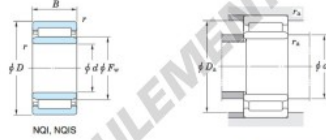

Roulement à rouleaux 20NQI3714-JTEKT - 20NQI3714-KOYO

<https://www.123roulement.com/roulement-palier/roulement-rouleaux/rouleaux/20nqi3714-koyo>

Machined ring needle roller bearings ————— **Koyo**
F_W 29 – 37 mm
With inner ring

Boundary dimensions (mm)				Basic load ratings (kN)		Limiting speeds¹⁾ (min⁻¹)		Bearing No.
F_w	d	D	B	C_r	C_{0r}	Oil lub.	Without inner ring	
25	20	37	14	17.1	19.1	17 000	—	
Mounting dimensions (mm)				(Refer.) Mass (kg)		(Refer.) Applicable inner ring No.		
With inner ring				Without inner ring	With inner ring			
20NQI3714				22	35	0.3	—	

CARACTÉRISTIQUES PRODUIT

Marque	JTEKT
N° Ean13	3663952482378
Diam. intérieur	20 mm
Diam. extérieur	37 mm
Épaisseur	14 mm
Poids	66 g
Conditionnement	1

contact@123roulement.com

03 59 36 04 90

CRT4 de Lesquin 60 Rue Du Haut De Sainghin 59273 Fretin FRANCE