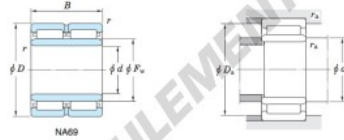

Roulement à rouleaux NA6904-JTEKT - NA6904-KOYO

<https://www.123roulement.com/roulement-palier/roulement-rouleaux/rouleaux/na6904-koyo>

Machined ring needle roller bearings Koyo

F_w 29 – 37 mm

With inner ring

Boundary dimensions (mm)				Basic load ratings (kN)		Limiting speeds¹⁾ (min⁻¹)		Bearing No.
F_w	d	D	B	C_r	C_{10}	Oil lub.	Without inner ring	
25	20	37	30	35.4	48.9	17 000	—	
Mounting dimensions (mm)				(Refer.) Mass (kg)		(Refer.) Applicable inner ring No.		
With inner ring				Without inner ring	With inner ring			
NA6904				22	35	0.096	0.137	IRM202530

CARACTÉRISTIQUES PRODUIT

Marque	JTEKT
N° Ean13	3663952482453
Diam. intérieur	20 mm
Diam. extérieur	37 mm
Épaisseur	30 mm
Poids	137 g
Conditionnement	1

contact@123roulement.com

03 59 36 04 90

CRT4 de Lesquin 60 Rue Du Haut De Sainghin 59273 Fretin FRANCE