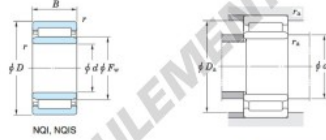

Roulement à rouleaux NQI28-20-JTEKT - NQI28-20-KOYO

<https://www.123roulement.com/roulement-palier/roulement-rouleaux/rouleaux/nqi28-20-koyo>

Machined ring needle roller bearings Koyo

F_w 29 – 37 mm

With inner ring

Boundary dimensions (mm)					Basic load ratings (kN)		Limiting speeds¹⁾ (min⁻¹)		Bearing No.	
F_w	d	D	B	B_{10}	C_r	C_{10}	Oil lub.		Without inner ring	
32	28	42	20	—	24.3	39.4	14 000		—	
Mounting dimensions (mm)					(roller) Mass (kg)		(roller) Applicable inner ring No.			
With inner ring					Without inner ring	With inner ring				
NQI28/20					30	40	0.3	0.070	0.098	—

CARACTÉRISTIQUES PRODUIT

Marque	JTEKT
N° Ean13	3663952482781
Diam. intérieur	28 mm
Diam. extérieur	42 mm
Épaisseur	20 mm
Poids	98 g
Conditionnement	1

contact@123roulement.com

03 59 36 04 90

CRT4 de Lesquin 60 Rue Du Haut De Sainghin 59273 Fretin FRANCE