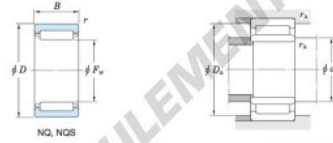

Roulement à rouleaux 38NQ4720-JTEKT - 38NQ4720-KOYO

<https://www.123roulement.com/roulement-palier/roulement-rouleaux/rouleaux/38nq4720-koyo>

Machined ring needle roller bearings Koyo

F_w 29 – 37 mm

Without inner ring

Boundary dimensions (mm)				Basic load ratings (kN)		Limiting speeds¹⁾ (min⁻¹)		Bearing No.
F_w	d	D	B	C_r	C_{10}	Oil lub.	Without inner ring	
38	—	47	20	—	23.6	45.8	12 000	38NQ4720
		Mounting dimensions (mm)			(Refer.) Mass (kg)		(Refer.) Applicable inner ring No.	
With inner ring		d_i min.	D_i max.	r_i max.	Without inner ring	With inner ring		
		—	45	0.3	0.073	—	—	

CARACTÉRISTIQUES PRODUIT

Marque	JTEKT
N° Ean13	3663952482996
Diam. intérieur	38 mm
Diam. extérieur	47 mm
Épaisseur	20 mm
Poids	73 g
Conditionnement	1

contact@123roulement.com

03 59 36 04 90

CRT4 de Lesquin 60 Rue Du Haut De Sainghin 59273 Fretin FRANCE