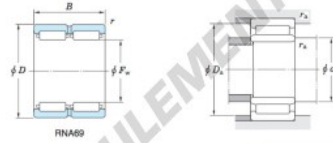

Roulement à rouleaux RNA6916-JTEKT - RNA6916-KOYO

<https://www.123roulement.com/roulement-palier/roulement-rouleaux/rouleaux/rna6916-koyo>

Machined ring needle roller bearings ————— **Koyo**
F_W 29 – 37 mm

Without inner ring

Boundary dimensions (mm)				Basic load ratings (kN)		Limiting speeds¹⁾ (min⁻¹)		Bearing No.
F_w	d	D	B	C_r	C₁₀	Oil lub.	Without inner ring	
90	80	110	54	140.0	304.0	5 100	RNA6916	
Mounting dimensions (mm)				(Refer.) Mass (kg)		(Refer.) Applicable inner ring No.		
With inner ring				Without inner ring	With inner ring			
d₁	D₁	r_s		0.916	1.46	IRM80054		
max.	max.	max.						
85	105	1						

CARACTÉRISTIQUES PRODUIT

Marque	JTEKT
N° Ean13	3663952484006
Diam. intérieur	90 mm
Diam. extérieur	110 mm
Épaisseur	54 mm
Poids	916 g
Conditionnement	1

contact@123roulement.com

03 59 36 04 90

CRT4 de Lesquin 60 Rue Du Haut De Sainghin 59273 Fretin FRANCE