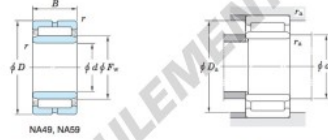

Roulement à rouleaux NA5920-JTEKT - NA5920-KOYO

<https://www.123roulement.com/roulement-palier/roulement-rouleaux/rouleaux/na5920-koyo>

Machined ring needle roller bearings **Koyo**
F_w 29 – 37 mm
With inner ring

Boundary dimensions (mm)				Basic load ratings (kN)		Limiting speeds¹⁾ (min⁻¹)		Bearing No.	
F_w	d	D	B	C_r	C_{0r}	Oil lub.	Without inner ring		
115	100	140	54	189.0	418.0	4 000	—		
Mounting dimensions (mm)				(Refer.) Mass (kg)		(Refer.) Applicable inner ring No.			
With inner ring				Without inner ring	With inner ring				
NA5920				106.5	133.5	1	1.49	2.53	IRM1001554

CARACTÉRISTIQUES PRODUIT

Marque	JTEKT
N° Ean13	3663952484242
Diam. intérieur	100 mm
Diam. extérieur	140 mm
Épaisseur	54 mm
Poids	2530 g
Conditionnement	1

contact@123roulement.com

03 59 36 04 90

CRT4 de Lesquin 60 Rue Du Haut De Sainghin 59273 Fretin FRANCE