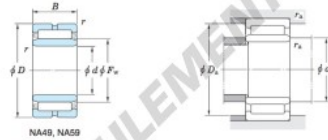

Roulement à rouleaux NA4928-JTEKT - NA4928-KOYO

<https://www.123roulement.com/roulement-palier/roulement-rouleaux/rouleaux/na4928-koyo>

Machined ring needle roller bearings Koyo

F_w 29 – 37 mm

With inner ring

Boundary dimensions (mm)				Basic load ratings (kN)		Limiting speeds¹⁾ (min⁻¹)		Bearing No.
F_w	d	D	B	C_r	C_{10}	Oil lub.	Without inner ring	
160	140	190	50	232.0	540.0	2 800	—	
Mounting dimensions (mm)				(Refer.) Mass (kg)		(Refer.) Applicable inner ring No.		
With inner ring				Without inner ring	With inner ring			
d_a	D_a	r_a						
min.	max.	max.						
NA4928	148	182	1.5	2.350	4.08	IRM14016050		

CARACTÉRISTIQUES PRODUIT

Marque	JTEKT
N° Ean13	3663952484389
Diam. intérieur	140 mm
Diam. extérieur	190 mm
Épaisseur	50 mm
Poids	4080 g
Conditionnement	1

contact@123roulement.com

03 59 36 04 90

CRT4 de Lesquin 60 Rue Du Haut De Sainghin 59273 Fretin FRANCE