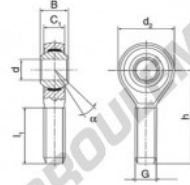

Rotule SA DSA6-BK-DURBAL - DSA6-BK-DURBAL

<https://www.123roulement.com/roulement-palier/rotule/sa/dsa6-bk-durbal>

DSA6-BK

Rod end body:
surface zinc plated

Inner ring:
bearing steel hardened and ground

Lubrication:
maintenance free

order number right hand thread / left hand thread	measurement [mm]		measurement [mm]		
	d	G	B	C₁	d₂
DSA 6 BK	6	M 6	9	6,7	21
type	measurement [mm]		α [°]	load rating C₀ [N]	weight [g]
	l₁ min	h			
DSA / DSAL 6 BK	22	36	11	7,65	0,020

CARACTÉRISTIQUES PRODUIT

Marque	DURBAL
N° Ean13	3663952492391
Diam. intérieur	6 mm
Diam. extérieur	21 mm
Epaisseur	9 mm
Type	SA
Poids	20 g
Filetage	Filetage à droite
Lubrification	sans
Conditionnement	1

contact@123roulement.com

03 59 36 04 90

CRT4 de Lesquin 60 Rue Du Haut De Sainghin 59273 Fretin FRANCE