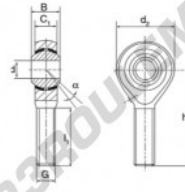

Rotule SA POS5-DURBAL - POS5-DURBAL

<https://www.123roulement.com/roulement-palier/rotule/sa/pos5-durbal>

POS5

Rod end body:
surface zinc plated

Lubrication:
lubrication required

order number	measurement [mm]		measurement [mm]		
	d	G	B	C₁	d₂
POS 5	5	M 5	8	6,00	16

type	measurement [mm]		alpha [°]	load rating C₀ [N]	weight [kg]
	l₁ min	h			
POS / POSL 5	20	33	13	5,7	0,013

CARACTÉRISTIQUES PRODUIT

Marque	DURBAL
N° Ean13	3663952494364
Diam. intérieur	5 mm
Diam. extérieur	16 mm
Epaisseur	8 mm
Type	SA
Poids	13 g
Filetage	Filetage à droite
Lubrification	sans
Conditionnement	1

contact@123roulement.com

03 59 36 04 90

CRT4 de Lesquin 60 Rue Du Haut De Sainghin 59273 Fretin FRANCE