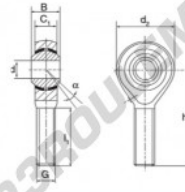

Rotule SA POS8-DURBAL - POS8-DURBAL

<https://www.123roulement.com/roulement-palier/rotule/sa/pos8-durbal>

POS8

order number right hand thread left hand thread	d		G	measurement [mm]		
	8	M 8	12	B	C₁	d₂
POS 8	8	M 8	12	9,00	22	

type	measurement [mm]		α [°]	load rating C₀ [kN]	weight [kg]
	l₁ min	h			
POS / POSL 8	25	42	14	11,6	0,030

CARACTÉRISTIQUES PRODUIT

Marque	DURBAL
N° Ean13	3663952494449
Diam. intérieur	8 mm
Diam. extérieur	22 mm
Epaisseur	12 mm
Type	SA
Poids	30 g
Filetage	Filetage à droite
Lubrification	sans
Conditionnement	-
Norme	Sans norme

contact@123roulement.com

03 59 36 04 90

CRT4 de Lesquin 60 Rue Du Haut De Sainghin 59273 Fretin FRANCE