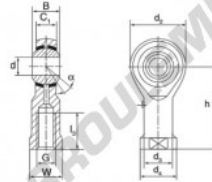

Rotule SI PHS6-DURBAL - PHS6-DURBAL

<https://www.123roulement.com/roulement-palier/rotule/si/phas6-durbal>

PHS6

Rod end body:
surface chromium plated

Lubrication:
lubrication required

order number	right hand thread	left hand thread	d	G	B	C1	d2	d3	d4
PHS 6			6	M 6	9	6,75	10	10,0	13

type	measurement [mm]				load rating	weight
	l₂ min	W	h	α [°]	C₀ [kN]	[kg]
PHS / PHSL 6	12	11	30	13	7,2	0,022

CARACTÉRISTIQUES PRODUIT

Marque	DURBAL
N° Ean13	3663952494944
Diam. intérieur	6 mm
Diam. extérieur	18 mm
Epaisseur	9 mm
Type	SI
Poids	22 g
Filetage	Filetage à droite
Lubrification	sans
Conditionnement	1

contact@123roulement.com

03 59 36 04 90

CRT4 de Lesquin 60 Rue Du Haut De Sainghin 59273 Fretin FRANCE