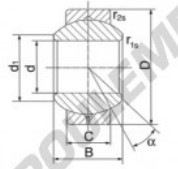

Rotule GEEW GEBJ5-S-DURBAL - GEBJ5-S-DURBAL

<https://www.123roulement.com/roulement-palier/rotule/geew/gebj5-s-durbal>

GEBJ5-S

Sliding combination: steel / steel

Lubrication: lubrication required

order number	d	measurement [mm]		d₁ min
type		B	C	
GEBJ 5 S	5	8	6,00	7,7

type	measurement [mm]		D	α [°]	load rating C₁₀ [kN]	weight [kg]
	r₁₀ min	r₁₀ min				
GEBJ 5 S	0,3	0,3	13	13	9,0	0,007

CARACTÉRISTIQUES PRODUIT

Marque	DURBAL
N° Ean13	3663952503912
Diam. intérieur	5 mm
Diam. extérieur	13 mm
Epaisseur	6 mm
Type	GEEW
Poids	7 g
Lubrification	avec
Conditionnement	1

contact@123roulement.com

03 59 36 04 90

CRT4 de Lesquin 60 Rue Du Haut De Sainghin 59273 Fretin FRANCE