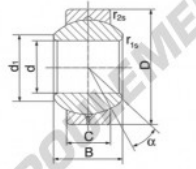

Rotule GEEW GEBJ8-S-DURBAL - GEBJ8-S-DURBAL

<https://www.123roulement.com/roulement-palier/rotule/geew/gebj8-s-durbal>

GEBJ8-S

Sliding combination: steel / steel

Lubrication: lubrication required

order number	d	measurement [mm]		d₁ min
type		B	C	
GEBJ 8 S	8	12	9,00	10,4

type	measurement [mm]		D	d₁ [°]	load rating C₁₀ [kN]	weight [kg]
	r₁₀ min	r₂₀ min				
GEBJ 8 S	0,3	0,3	19	13	20,0	0,016

CARACTÉRISTIQUES PRODUIT

Marque	DURBAL
N° Ean13	3663952503950
Diam. intérieur	8 mm
Diam. extérieur	19 mm
Epaisseur	9 mm
Type	GEEW
Poids	16 g
Lubrification	avec
Conditionnement	1

contact@123roulement.com

03 59 36 04 90

CRT4 de Lesquin 60 Rue Du Haut De Sainghin 59273 Fretin FRANCE