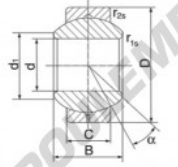

Rotule GEEW GEBJ14-S-DURBAL - GEBJ14-S-DURBAL

<https://www.123roulement.com/roulement-palier/rotule/geew/gebj14-s-durbal>

GEBJ14-S

Sliding combination: steel / steel

Lubrication: lubrication required

order number	d	measurement [mm]		d₁ min
type		B	C	
GEBJ 14 S	14	19	13,50	16,9

type	measurement [mm]		D	d₁ [°]	load rating C₁₀ [kN]	weight [kg]
	r₁₀ min	r₁₀ min				
GEBJ 14 S	0,3	0,6	28	15	49,0	0,078

CARACTÉRISTIQUES PRODUIT

Marque	DURBAL
N° Ean13	3663952504001
Diam. intérieur	14 mm
Diam. extérieur	28 mm
Epaisseur	13.5 mm
Type	GEEW
Poids	78 g
Lubrification	avec
Conditionnement	1

contact@123roulement.com

03 59 36 04 90

CRT4 de Lesquin 60 Rue Du Haut De Sainghin 59273 Fretin FRANCE