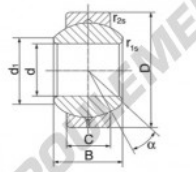

Rotule GEEW GEBJ20-S-DURBAL - GEBJ20-S-DURBAL

<https://www.123roulement.com/roulement-palier/rotule/geew/gebj20-s-durbal>

GEBJ20-S

Sliding combination: steel / steel

Lubrication: lubrication required

order number	d	measurement [mm]		d₁ min
type		B	C	
GEBJ 20 S	20	25	18,00	24,4

type	measurement [mm]		D	α [°]	load rating C₁₀ [kN]	weight [kg]
	r₁₀ min	r₁₀ min				
GEBJ 20 S	0,3	0,6	40	15	89,0	0,180

CARACTÉRISTIQUES PRODUIT

Marque	DURBAL
N° Ean13	3663952504070
Diam. intérieur	20 mm
Diam. extérieur	40 mm
Epaisseur	18 mm
Type	GEEW
Poids	180 g
Lubrification	avec
Conditionnement	1

contact@123roulement.com

03 59 36 04 90

CRT4 de Lesquin 60 Rue Du Haut De Sainghin 59273 Fretin FRANCE