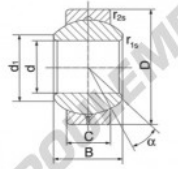

Rotule GEEW GEBJ30-S-DURBAL - GEBJ30-S-DURBAL

<https://www.123roulement.com/roulement-palier/rotule/geew/gebj30-s-durbal>

GEBJ30-S

Sliding combination: steel / steel

Lubrication: lubrication required

order number	d	measurement [mm]		d₁ min
type		B	C	
GEBJ 30 S	30	37	25,00	34,8

type	measurement [mm]		D	d₁ [mm]	load rating C₁₀ [kN]	weight [kg]
	r₁₀ min	r₁₀ min				
GEBJ 30 S	0,6	0,6	55	15	178,0	0,560

CARACTÉRISTIQUES PRODUIT

Marque	DURBAL
N° Ean13	3663952504124
Diam. intérieur	30 mm
Diam. extérieur	55 mm
Epaisseur	25 mm
Type	GEEW
Poids	560 g
Lubrification	avec
Conditionnement	1

contact@123roulement.com

03 59 36 04 90

CRT4 de Lesquin 60 Rue Du Haut De Sainghin 59273 Fretin FRANCE