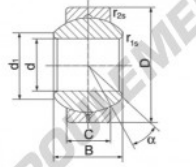

Rotule GEEW GEBJ30-S-DURBAL - GEBJ30-S-DURBAL

<https://www.123roulement.com/roulement-palier/rotule/geew/gebj30-s-durbal>

GEBJ30-S

Sliding combination: steel / steel

Lubrication: lubrication required

order number	d	measurement [mm]		d₁ min
type		B	C	
GEBJ 30 S	30	37	25,00	34,8

type	measurement [mm]		D	α [°]	load rating C₁₀ [kN]	weight [kg]
	r₁₀ min	r₂₅ min				
GEBJ 30 S	0,6	0,6	55	15	178,0	0,560

CARACTÉRISTIQUES PRODUIT

Marque	DURBAL
N° Ean13	3663952504124
Diam. intérieur	30 mm
Diam. extérieur	55 mm
Epaisseur	25 mm
Type	GEEW
Poids	560 g
Lubrification	avec
Conditionnement	1

contact@123roulement.com

03 59 36 04 90

CRT4 de Lesquin 60 Rue Du Haut De Sainghin 59273 Fretin FRANCE