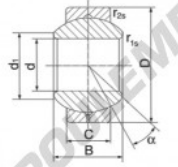

Rotule GEEW GEBJ30-S-DURBAL - DGEBJ30-S-DURBAL

<https://www.123roulement.com/roulement-palier/rotule/geew/dgebj30-s-durbal>

GEBJ30-S

Sliding combination: steel / steel

Lubrication: lubrication required

order number	d	measurement [mm]		d₁ min
type		B	C	
GEBJ 30 S	30	37	25,00	34,8

type	measurement [mm]		D	d₁ [°]	load rating C₁₀ [kN]	weight [kg]
	r₁₀ min	r₂₅ min				
GEBJ 30 S	0,6	0,6	55	15	178,0	0,560

CARACTÉRISTIQUES PRODUIT

Marque	DURBAL
N° Ean13	3663952504124
Diam. intérieur	30 mm
Diam. extérieur	55 mm
Epaisseur	25 mm
Type	GEEW
Poids	560 g
Lubrification	avec
Conditionnement	1

contact@123roulement.com

03 59 36 04 90

CRT4 de Lesquin 60 Rue Du Haut De Sainghin 59273 Fretin FRANCE