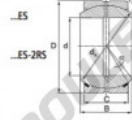

Rotule GEEW

GEZ31-ES-2RS-DURBAL - GEZ31-ES-2RS-DURBAL

<https://www.123roulement.com/roulement-palier/rotule/geew/gez31-es-2rs-durbal>

GEZ31-ES-2RS

Sliding combination: Steel / steel

Lubrication: lubrication required

order number type	d	measurement [mm] B	C	D
GEZ 31 ES-2RS	31,750	27,762	23,800	50,800

type	inches	measurement [mm]			is T1	load rating C₀ [N]	weight [kg]
		r15 min	r25 min	d₂			
GEZ ES / GEZ 31 ES-2RS	1 1/4"	0,6	0,6	45,5	6	260	0,232

CARACTÉRISTIQUES PRODUIT

Marque	DURBAL
N° Ean13	3663952505053
Diam. intérieur	31.75 mm
Diam. extérieur	50.8 mm
Epaisseur	23.8 mm
Type	GEEW
Poids	232 g
Lubrification	avec
Conditionnement	1

contact@123roulement.com

03 59 36 04 90

CRT4 de Lesquin 60 Rue Du Haut De Sainghin 59273 Fretin FRANCE