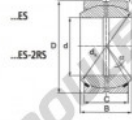

Rotule GEEW GEZ31-ES-DURBAL - GEZ31-ES-DURBAL

<https://www.123roulement.com/roulement-palier/rotule/geew/gez31-es-durbal>

GEZ31-ES

Sliding combination:
Steel / steel

Lubrication:
lubrication required

order number type	d	measurement [mm]		
		B	C	D
GEZ 31 ES	31,750	27,762	23,800	50,800

type	inches	measurement [mm]			B	C	load rating C₀ [N]	weight [kg]
		r15 min	r25 min	d₁				
GEZ ES / GEZ 31 ES-2RS	1 1/4"	0,6	0,6	45,5	6	260	0,232	

CARACTÉRISTIQUES PRODUIT

Marque	DURBAL
N° Ean13	3663952505060
Diam. intérieur	31.75 mm
Diam. intérieur	1 1/4" inch
Diam. extérieur	50.8 mm
Diam. extérieur	2" inch
Epaisseur	23.8 mm
Epaisseur	0.937" inch
Type	GEEW
Poids	232 g
Lubrification	avec
Conditionnement	1

contact@123roulement.com

03 59 36 04 90

CRT4 de Lesquin 60 Rue Du Haut De Sainghin 59273 Fretin FRANCE