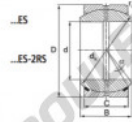

Rotule GEEW

GEZ69-ES-2RS-DURBAL - GEZ69-ES-2RS-DURBAL

<https://www.123roulement.com/roulement-palier/rotule/geew/gez69-es-2rs-durbal>

GEZ69-ES-2RS

Sliding combination: Steel / steel

Lubrication: lubrication required

order number type	d	measurement [mm] B	C	D
GEZ 69 ES-2RS	69,850	61,112	52,375	111,125

type	inches	measurement [mm]				is T1	load rating C₀ [N]	weight [kg]
		r15 min	r25 min	d₂				
GEZ ES / GEZ 69 ES-2RS	2 3/4"	1,0	1,0	100,0		6	1250	2,420

CARACTÉRISTIQUES PRODUIT

Marque	DURBAL
N° Ean13	3663952505336
Diam. intérieur	69.85 mm
Diam. extérieur	111.125 mm
Epaisseur	52.375 mm
Type	GEEW
Poids	2420 g
Lubrification	avec
Conditionnement	1

contact@123roulement.com

03 59 36 04 90

CRT4 de Lesquin 60 Rue Du Haut De Sainghin 59273 Fretin FRANCE