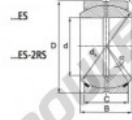

Rotule GEEW GEZ76-ES-DURBAL - GEZ76-ES-DURBAL

<https://www.123roulement.com/roulement-palier/rotule/geew/gez76-es-durbal>

GEZ76-ES

Sliding combination: Steel / steel

Lubrication: lubrication required

order number	d	measurement [mm]	C	D
GEZ 76 ES	76,200	66,675	57,150	120,650

type	inches	measurement [mm]			d₁	d₂	load rating C₉₀ [N]	weight [kg]
		r15 min	r25 min	d₀				
GEZ ES / GEZ 76 ES-2RS	3"	1,0	1,0	109,5	6	1500	3,100	

CARACTÉRISTIQUES PRODUIT

Marque	DURBAL
N° Ean13	3663952505374
Diam. intérieur	76.2 mm
Diam. intérieur	3" inch
Diam. extérieur	120.65 mm
Diam. extérieur	4 3/4" inch
Epaisseur	57.15 mm
Epaisseur	2 1/4" inch
Type	GEEW
Poids	3100 g
Lubrification	avec
Conditionnement	1

contact@123roulement.com

03 59 36 04 90

CRT4 de Lesquin 60 Rue Du Haut De Sainghin 59273 Fretin FRANCE