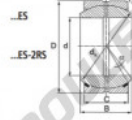

Rotule GEEW GEZ82-ES-DURBAL - GEZ82-ES-DURBAL

<https://www.123roulement.com/roulement-palier/rotule/geew/gez82-es-durbal>

GEZ82-ES

Sliding combination:
Steel / steel

Lubrication:
lubrication required

order number type	d	measurement [mm] B	C	D
GEZ 82 ES	82,550	72,238	61,900	130,175

type	inches	measurement [mm]			is T1	load rating C₀ [kN]	weight [kg]
		r15 min	r25 min	d₂			
GEZ ES / GEZ 82 ES-2RS	3 1/4"	1,0	1,0	120,0	6	1760	3,820

CARACTÉRISTIQUES PRODUIT

Marque	DURBAL
N° Ean13	3663952505404
Diam. intérieur	82.55 mm
Diam. extérieur	130.18 mm
Epaisseur	61.9 mm
Type	GEEW
Poids	3820 g
Filetage	Filetage à droite
Lubrification	avec
Conditionnement	1
Norme	Sans norme

contact@123roulement.com

03 59 36 04 90

CRT4 de Lesquin 60 Rue Du Haut De Sainghin 59273 Fretin FRANCE