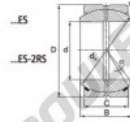

Rotule GEEW

GEZ95-ES-2RS-DURBAL - GEZ95-ES-2RS-DURBAL

<https://www.123roulement.com/roulement-palier/rotule/geew/gez95-es-2rs-durbal>

GEZ95-ES-2RS

Sliding combination: Steel / steel

Lubrication: lubrication required

order number type	d	B	C	D
GEZ 95 ES-2RS	95,250	83,337	71,425	149,225

type	inches	measurement [mm]			is T1	load rating C₀ [kN]	weight [kg]
		r15 min	r25 min	d_s			
GEZ ES / GEZ 95 ES-2RS	3 3/4"	1,0	1,0	100,0	6	2360	5,800

CARACTÉRISTIQUES PRODUIT

Marque	DURBAL
N° Ean13	3663952505497
Diam. intérieur	95.25 mm
Diam. extérieur	149.225 mm
Epaisseur	71.425 mm
Type	GEEW
Poids	5800 g
Lubrification	avec
Conditionnement	1

contact@123roulement.com

03 59 36 04 90

CRT4 de Lesquin 60 Rue Du Haut De Sainghin 59273 Fretin FRANCE