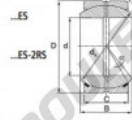

Rotule GEEW GEZ101-ES-DURBAL - GEZ101-ES-DURBAL

<https://www.123roulement.com/roulement-palier/rotule/geew/gez101-es-durbal>

GEZ101-ES

Sliding combination: Steel / steel

Lubrication: lubrication required

order number type	d	measurement [mm] B	C	D
GEZ 101 ES	101,600	88,900	76,200	158,750

type	inches	measurement [mm]			is T1	load rating C₀ [kN]	weight [kg]
		r15 min	r25 min	d₀			
GEZ ES / GEZ 101 ES-2RS	4"	1,0	1,0	109,5	6	2650	7,000

CARACTÉRISTIQUES PRODUIT

Marque	DURBAL
N° Ean13	3663952505534
Diam. intérieur	101.6 mm
Diam. extérieur	158.75 mm
Epaisseur	76.2 mm
Type	GEEW
Poids	7000 g
Lubrification	avec
Conditionnement	1

contact@123roulement.com

03 59 36 04 90

CRT4 de Lesquin 60 Rue Du Haut De Sainghin 59273 Fretin FRANCE