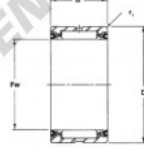

Douille à aiguilles SJ7315-SS-RBC - SJ7315-SS-RBC

<https://www.123roulement.com/roulement-palier/roulement-aiguilles/douille/sj7315-ss-rbc>

Precision Ground Heavy Duty Needle Roller Bearings with Seals

All dimensions in inches.

CARACTÉRISTIQUES PRODUIT

Marque	RBC
N° Ean13	3663952531595
Diam. intérieur	44.45 mm
Diam. extérieur	58.738 mm
Épaisseur	31.75 mm
Poids	227 g
Conditionnement	1

contact@123roulement.com

03 59 36 04 90

CRT4 de Lesquin 60 Rue Du Haut De Sainghin 59273 Fretin FRANCE