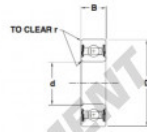

Roulement à bille simple rangée 1652-SS-NICE - 1652-SS-NICE

<https://www.123roulement.com/roulement-palier/roulement-bille/simple-rangee/1652-ss-nice>

1600 Series™ Precision Ground Radial Bearings (con't) **NICE**

SUFFIX						PRINCIPLE DIMENSIONS	
BEARING	DOUBLE SEAL	SINGLE SEAL	DOUBLE SHIELD	SINGLE SHIELD	OPEN	BORE d (in) (mm)	O.D. D (in) (mm)
1652™					SS	+0.000 +0.000 -0.005 -0.013	+0.000 +0.000 -0.005 -0.013
WIDTH B (in) (mm)		BASIC LOAD RATINGS DYNAMIC C (lb) (N)		WEIGHT W⁰ (lb) (kg)		ABUTMENT AND FILLET DIMENSIONS D_a max (in) (mm)	
+0.000 +0.00 -0.005 -0.13		3864 17195		0.38 0.17		1.375 34.93	
0.6250 15.875		2120 9434				2.244 57.00	
						r max (in) (mm)	
						0.035 0.89	

CARACTÉRISTIQUES PRODUIT

Marque	NICE
N° Ean13	3663952557861
Diam. intérieur	28.575 mm
Diam. extérieur	63.5 mm
Épaisseur	15.875 mm
Poids	170 g
Conditionnement	1

contact@123roulement.com

03 59 36 04 90

CRT4 de Lesquin 60 Rue Du Haut De Sainghin 59273 Fretin FRANCE