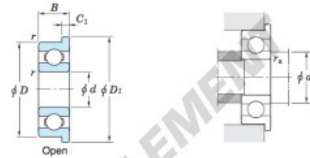

| Boundary dimensions (mm) |   |     |       |                   | Basic load ratings (kN) |       | Factor $f_0$ | Limiting speeds (min <sup>-1</sup> ) |                                      | Bearing No.<br>Open |  |
|--------------------------|---|-----|-------|-------------------|-------------------------|-------|--------------|--------------------------------------|--------------------------------------|---------------------|--|
| d                        | D | B   | $B_1$ | $r^{(1)}$<br>min. | $r_a^{(2)}$<br>min.     | $C_r$ |              | $C_{10}$                             | Grease lub.<br>(1/2 D <sub>2</sub> ) |                     | Oil lub.<br>(Open 1.2 D <sub>2</sub> ) |
| 2.5                      | 8 | 2.5 | —     | 0.1               | —                       | 0.56  | 0.18         | 11.7                                 | 63 000                               | 75 000              | MLF2508/1B                             |

|          | Dimensions of flange (mm) |                |                |                | Mounting dimensions (mm) |                        | Refer. 3<br>Mass (g) |
|----------|---------------------------|----------------|----------------|----------------|--------------------------|------------------------|----------------------|
|          | D <sub>1</sub>            | D <sub>2</sub> | C <sub>1</sub> | C <sub>2</sub> | d <sub>a</sub><br>min.   | r <sub>a</sub><br>max. |                      |
| Shielded | 9.2                       | —              | 0.6            | —              | 3.5                      | 0.1                    | 0.7                  |