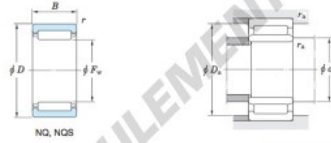

Roulement à aiguilles NQ22-16-JTEKT - NQ22-16-JTEKT

<https://www.123roulement.com/roulement-palier/roulement-aiguilles/aiguilles/nq22-16-jtekt>

Machined ring needle roller bearings Koyo

F_w 29 ~ 37 mm

Without inner ring

Boundary dimensions (mm)				Basic load ratings (kN)		Limiting speeds¹⁾ (min⁻¹)		Bearing No.
F_w	d	D	B	C_r	C_{10}	Oil lub.	Without inner ring	
22	—	30	16	—	12.7	20.2	21 000	NQ22/16
		Mounting dimensions (mm)			(Refer.) Mass (kg)		(Refer.) Applicable inner ring No.	
With inner ring		d_a	D_a	r_a	Without inner ring	With inner ring		
		min.	max.	max.	—	—		
		—	28	0.3	0.032	—		

CARACTÉRISTIQUES PRODUIT

Marque	JTEKT
N° Ean13	3663952477510
Diam. intérieur	22 mm
Diam. extérieur	30 mm
Épaisseur	16 mm
Poids	32 g
Conditionnement	1

contact@123roulement.com

03 59 36 04 90

CRT4 de Lesquin 60 Rue Du Haut De Sainghin 59273 Fretin FRANCE