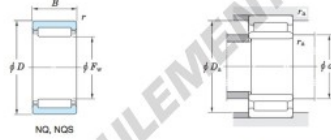

Roulement à aiguilles 16NQ2316-JTEKT - 16NQ2316-JTEKT

<https://www.123roulement.com/roulement-palier/roulement-aiguilles/aiguilles/16nq2316-jtekt>

Machined ring needle roller bearings ————— **Koyo**
F_W 29 – 37 mm

Without inner ring

Boundary dimensions (mm)				Basic load ratings (kN)		Limiting speeds¹⁾ (min⁻¹)		Bearing No.
F_e	d	D	B	C_r	C_{0r}	Oil lub.	Without inner ring	
16	—	23	16	—	13.1	16.4	27 000	16NQ2316
		Mounting dimensions (mm)			(Refer.) Mass (kg)		(Refer.) Applicable inner ring No.	
With inner ring		d_a min.	D_a max.	r_a max.	Without inner ring	With inner ring		
		—	20	0.5	0.016	—	—	

CARACTÉRISTIQUES PRODUIT

Marque	JTEKT
N° Ean13	3616060465511
Diam. intérieur	16 mm
Diam. extérieur	23 mm
Épaisseur	16 mm
Poids	18 g
Conditionnement	1

contact@123roulement.com

03 59 36 04 90

CRT4 de Lesquin 60 Rue Du Haut De Sainghin 59273 Fretin FRANCE