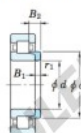

## Roulement à rouleaux HJ2228R-JTEKT - HJ2228R-JTEKT

<https://www.123roulement.com/roulement-palier/roulement-rouleaux/rouleaux/hj2228r-jtekt>

Thrust collars for cylindrical roller bearings — Koyo

Thrust collar

Boundary dimensions (mm)					Thrust collar No.	[Refer.] Mass (kg)	Applicable bearing No.	
d	d <sub>1</sub>	B <sub>1</sub>	B <sub>2</sub>	r <sub>1</sub> min.			NJ	NJ
140	180	11	23	3	HJ2228R	1.07	NU2228R	NU2228R