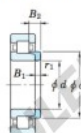

## Roulement à rouleaux HJ2236R-JTEKT - HJ2236R-JTEKT

<https://www.123roulement.com/roulement-palier/roulement-rouleaux/rouleaux/hj2236r-jtekt>

Thrust collars for cylindrical roller bearings — Koyo

Thrust collar

Boundary dimensions (mm)					Thrust collar No.	[Refer.] Mass (kg)	Applicable bearing No.	
d	d <sub>1</sub>	B <sub>1</sub>	B <sub>2</sub>	r <sub>1</sub> min.			NJ	NJ
180	229.5	12	24	4	HJ2236R	1.88	NJ2236R	NJ2236R