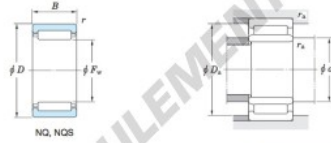

Roulement à rouleaux 22NQ3225-JTEKT - 22NQ3225-JTEKT

<https://www.123roulement.com/roulement-palier/roulement-rouleaux/rouleaux/22nq3225-jtekt>

Machined ring needle roller bearings

F_w 29 – 37 mm

Without inner ring

Boundary dimensions (mm)				Basic load ratings (kN)		Limiting speeds¹⁾ (min⁻¹)		Bearing No. Without inner ring
F_w	d	D	B	C_r	C_{10}	Oil lub.		
22	—	32	25	—	22.4	31.7	20 000	22NQ3225
		Mounting dimensions (mm)			(Refer.) Mass (kg)		(Refer.)	
With inner ring		d_i	D_i	r_i	Without inner ring	With inner ring	Applicable inner ring No.	
		min.	max.	max.	—	—	—	
		—	30	0.3	0.063	—	—	

CARACTÉRISTIQUES PRODUIT

Marque	JTEKT
N° Ean13	3663952482286
Diam. intérieur	22 mm
Diam. extérieur	32 mm
Épaisseur	25 mm
Poids	63 g
Conditionnement	1

contact@123roulement.com

03 59 36 04 90

CRT4 de Lesquin 60 Rue Du Haut De Sainghin 59273 Fretin FRANCE