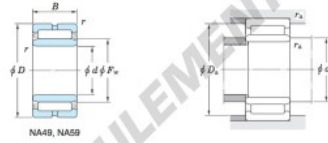

Roulement à rouleaux NA5904-JTEKT - NA5904-JTEKT

<https://www.123roulement.com/roulement-palier/roulement-rouleaux/rouleaux/na5904-jtekt>

Machined ring needle roller bearings ————— Koyo
F_w 29 – 37 mm
With inner ring

Boundary dimensions (mm)					Basic load ratings (kN)		Limiting speeds¹⁾ (min⁻¹)		Bearing No.		
F_w	d	D	B	B₁	C_r	C₁₀	Oil lub.	—	Without inner ring		
25	20	37	23	—	28.0	36.1	17 000	—	—		
Mounting dimensions (mm)					(Refer.) Mass (kg)		(Refer.) Applicable inner ring No.				
With inner ring					Without inner ring	With inner ring					
NA5904					22	35	0.073	0.104	IRM202523		

CARACTÉRISTIQUES PRODUIT

Marque	JTEKT
N° Ean13	3663952482439
Diam. intérieur	20 mm
Diam. extérieur	37 mm
Épaisseur	23 mm
Poids	104 g
Conditionnement	1

contact@123roulement.com

03 59 36 04 90

CRT4 de Lesquin 60 Rue Du Haut De Sainghin 59273 Fretin FRANCE