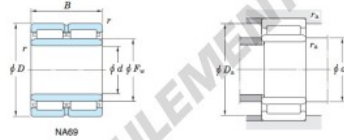

Roulement à rouleaux NA6904-JTEKT - NA6904-JTEKT

<https://www.123roulement.com/roulement-palier/roulement-rouleaux/rouleaux/na6904-jtekt>

Machined ring needle roller bearings ————— **Koyo**
F_w 29 – 37 mm

With inner ring

Boundary dimensions (mm)				Basic load ratings (kN)		Limiting speeds¹⁾ (min⁻¹)		Bearing No.
F_w	d	D	B	C_r	C_{0r}	Oil lub.	Without inner ring	
25	20	37	30	35.4	48.9	17 000	—	
Mounting dimensions (mm)				(roller) Mass (kg)		(roller) Applicable inner ring No.		
With inner ring				Without inner ring	With inner ring			
NA6904				22	35	0.096	0.137	IRM202530

CARACTÉRISTIQUES PRODUIT

Marque	JTEKT
N° Ean13	3663952482453
Diam. intérieur	20 mm
Diam. extérieur	37 mm
Épaisseur	30 mm
Poids	137 g
Conditionnement	1

contact@123roulement.com

03 59 36 04 90

CRT4 de Lesquin 60 Rue Du Haut De Sainghin 59273 Fretin FRANCE