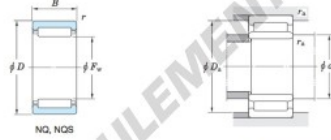

Roulement à rouleaux NQ28-30-JTEKT - NQ28-30-JTEKT

<https://www.123roulement.com/roulement-palier/roulement-rouleaux/rouleaux/nq28-30-jtekt>

Machined ring needle roller bearings ————— Koyo
F_W 29 ~ 37 mm

Without inner ring

Boundary dimensions (mm)				Basic load ratings (kN)		Limiting speeds¹⁾ (min⁻¹)		Bearing No.	
F_w	d	D	B	C_r	C_{0r}	Oil lub.	Without inner ring	Without inner ring	
28	—	37	30	—	29.1	54.1	16 000	NQ28/30	
Mounting dimensions (mm)				(Refer.) Mass (kg)		(Refer.) Applicable inner ring No.			
With inner ring				Without inner ring	With inner ring				
	d_s min.	D_s max.	r_s max.	0.083	—				
	—	35	0.3						

CARACTÉRISTIQUES PRODUIT

Marque	JTEKT
N° Ean13	3663952482521
Diam. intérieur	28 mm
Diam. intérieur	1.102" inch
Diam. extérieur	37 mm
Diam. extérieur	1.457" inch
Epaisseur	30 mm
Epaisseur	1.181" inch
Poids	83 g
Conditionnement	1

contact@123roulement.com

03 59 36 04 90

CRT4 de Lesquin 60 Rue Du Haut De Sainghin 59273 Fretin FRANCE