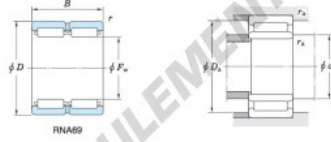

Roulement à rouleaux RNA69-22-JTEKT - RNA69-22-JTEKT

<https://www.123roulement.com/roulement-palier/roulement-rouleaux/rouleaux/rna69-22-jtekt>

Machined ring needle roller bearings ————— **Koyo**
F_w 29 – 37 mm
Without inner ring

Boundary dimensions (mm)				Basic load ratings (kN)		Limiting speeds¹⁾ (min⁻¹)		Bearing No.
F_w	d	D	B	C_r	C_{0r}	Oil lub.	Without inner ring	
28	22	39	30	36.8	53.1	16 000	RNA69/22	
		Mounting dimensions (mm)			(Refer.) Mass (kg)		(Refer.) Applicable inner ring No.	
With inner ring		d_a min.	D_a max.	r_a max.	Without inner ring	With inner ring		
		24	37	0.3	0.100	0.154	IRM222830	

CARACTÉRISTIQUES PRODUIT

Marque	JTEKT
N° Ean13	3663952482569
Diam. intérieur	28 mm
Diam. extérieur	39 mm
Épaisseur	30 mm
Poids	100 g
Conditionnement	1

contact@123roulement.com

03 59 36 04 90

CRT4 de Lesquin 60 Rue Du Haut De Sainghin 59273 Fretin FRANCE