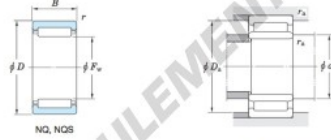

Roulement à rouleaux NQ30-30-JTEKT - NQ30-30-JTEKT

<https://www.123roulement.com/roulement-palier/roulement-rouleaux/rouleaux/nq30-30-jtekt>

Machined ring needle roller bearings Koyo

F_w 29 – 37 mm

Without inner ring

Boundary dimensions (mm)				Basic load ratings (kN)		Limiting speeds¹⁾ (min⁻¹)		Bearing No.
F_w	d	D	B	C_r	C_{10}	Oil lub.	Without inner ring	
30	—	40	30	—	33.5	58.5	15 000	NQ30/30
Mounting dimensions (mm)				(roller) Mass (kg)		(roller) Applicable inner ring No.		
With inner ring				Without inner ring	With inner ring			
	d_a	D_a	r_a	—	—			
	max.	max.	max.	0.099	—			

CARACTÉRISTIQUES PRODUIT

Marque	JTEKT
N° Ean13	3663952482651
Diam. intérieur	30 mm
Diam. extérieur	40 mm
Épaisseur	30 mm
Poids	99 g
Conditionnement	1

contact@123roulement.com

03 59 36 04 90

CRT4 de Lesquin 60 Rue Du Haut De Sainghin 59273 Fretin FRANCE