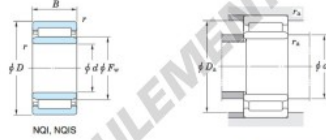

Roulement à rouleaux NQI28-20-JTEKT - NQI28-20-JTEKT

<https://www.123roulement.com/roulement-palier/roulement-rouleaux/rouleaux/nqi28-20-jtekt>

Machined ring needle roller bearings ————— **Koyo**
F_w 29 – 37 mm
With inner ring

Boundary dimensions (mm)					Basic load ratings (kN)		Limiting speeds¹⁾ (min⁻¹)		Bearing No.	
F_w	d	D	B	B₁	C_r	C_{0r}	Oil lub.		Without inner ring	
32	28	42	20	—	24.3	39.4	14 000		—	
Mounting dimensions (mm)					(Refer.) Mass (kg)		(Refer.) Applicable inner ring No.			
With inner ring					Without inner ring	With inner ring				
NQI28/20					30	40	0.3	0.070	0.098	—

CARACTÉRISTIQUES PRODUIT

Marque	JTEKT
N° Ean13	3663952482781
Diam. intérieur	28 mm
Diam. intérieur	1.102" inch
Diam. extérieur	42 mm
Diam. extérieur	1.654" inch
Epaisseur	20 mm
Epaisseur	0.787" inch
Poids	98 g
Conditionnement	1

contact@123roulement.com

03 59 36 04 90

CRT4 de Lesquin 60 Rue Du Haut De Sainghin 59273 Fretin FRANCE