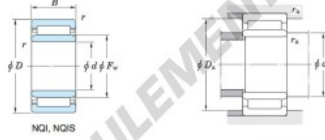

Roulement à rouleaux NQI28-30-JTEKT - NQI28-30-JTEKT

<https://www.123roulement.com/roulement-palier/roulement-rouleaux/rouleaux/nqi28-30-jtekt>

Machined ring needle roller bearings Koyo

F_w 29 – 37 mm

With inner ring

Boundary dimensions (mm)					Basic load ratings (kN)		Limiting speeds¹⁾ (min⁻¹)		Bearing No.		
F_w	d	D	B	B_1	C_r	C_{10}	Oil lub.		Without inner ring		
32	28	42	30	—	34.4	61.6	14 000		—		
Mounting dimensions (mm)					(Refer.) Mass (kg)		(Refer.) Applicable inner ring No.				
With inner ring					Without inner ring	With inner ring					
NQI28/30					30	40	0.3	0.104	0.141	—	

CARACTÉRISTIQUES PRODUIT

Marque	JTEKT
N° Ean13	3663952482804
Diam. intérieur	28 mm
Diam. extérieur	42 mm
Épaisseur	30 mm
Poids	141 g
Conditionnement	1

contact@123roulement.com

03 59 36 04 90

CRT4 de Lesquin 60 Rue Du Haut De Sainghin 59273 Fretin FRANCE