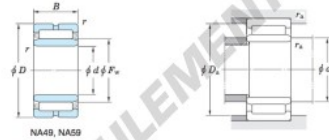

Roulement à rouleaux NA49-28R-JTEKT - NA49-28R-JTEKT

<https://www.123roulement.com/roulement-palier/roulement-rouleaux/rouleaux/na49-28r-jtekt>

Machined ring needle roller bearings **Koyo**
F_w 29 – 37 mm
With inner ring

Boundary dimensions (mm)					Basic load ratings (kN)		Limiting speeds¹⁾ (min⁻¹)		Bearing No.	
F_w	d	D	B	B_o	C_r	C_{0r}	Oil lub.	Grease lub.	Without inner ring	
32	28	45	17	—	25.0	33.8	14 000	—	—	
Mounting dimensions (mm)					(roller) Mass (kg)		(roller) Applicable inner ring No.			
With inner ring					Without inner ring	With inner ring				
NA49/28R					30	43	0.3	0.075	0.099	IRM283217

CARACTÉRISTIQUES PRODUIT

Marque	JTEKT
N° Ean13	3663952482828
Diam. intérieur	28 mm
Diam. extérieur	45 mm
Épaisseur	17 mm
Poids	99 g
Conditionnement	1

contact@123roulement.com

03 59 36 04 90

CRT4 de Lesquin 60 Rue Du Haut De Sainghin 59273 Fretin FRANCE