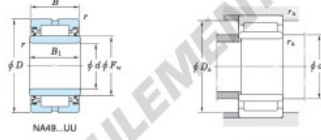

Roulement à rouleaux NA4906UU-JTEKT - NA4906UU-JTEKT

<https://www.123roulement.com/roulement-palier/roulement-rouleaux/rouleaux/na4906uu-jtekt>

Machined ring needle roller bearings ————— **Koyo**
F_w 29 – 37 mm
With inner ring

Boundary dimensions (mm)				Basic load ratings (kN)		Limiting speeds¹⁾ (min⁻¹)		Bearing No.
F_w	d	D	B	C_r	C_{0r}	Oil lub.	Without inner ring	
35	30	47	17	19.5	25.3	5 700	—	
Mounting dimensions (mm)				(Refer.) Mass (kg)		(Refer.) Applicable inner ring No.		
With inner ring				Without inner ring	With inner ring			
NA4906UU	d_a max.	D_s max.	r_a max.	—	0.105	IRM303518		

CARACTÉRISTIQUES PRODUIT

Marque	JTEKT
N° Ean13	3663952482873
Diam. intérieur	30 mm
Diam. extérieur	47 mm
Épaisseur	17 mm
Poids	105 g
Conditionnement	1

contact@123roulement.com

03 59 36 04 90

CRT4 de Lesquin 60 Rue Du Haut De Sainghin 59273 Fretin FRANCE