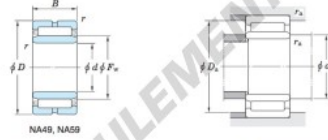

Roulement à rouleaux NA5906-JTEKT - NA5906-JTEKT

<https://www.123roulement.com/roulement-palier/roulement-rouleaux/rouleaux/na5906-jtekt>

Machined ring needle roller bearings

F_w 29 – 37 mm

With inner ring

Boundary dimensions (mm)				Basic load ratings (kN)		Limiting speeds¹⁾ (min⁻¹)		Bearing No.	
F_w	d	D	B	C_r	C_{0r}	Oil lub.	Without inner ring	Without inner ring	Without inner ring
35	30	47	23	33.8	51.0	13 000	—	—	—
Mounting dimensions (mm)				(Refer.) Mass (kg)		(Refer.) Applicable inner ring No.			
With inner ring				Without inner ring	With inner ring				
NA5906				32	45	0.096	0.141	IRM303523	

CARACTÉRISTIQUES PRODUIT

Marque	JTEKT
N° Ean13	3663952482934
Diam. intérieur	30 mm
Diam. extérieur	47 mm
Épaisseur	23 mm
Poids	141 g
Conditionnement	1

contact@123roulement.com

03 59 36 04 90

CRT4 de Lesquin 60 Rue Du Haut De Sainghin 59273 Fretin FRANCE