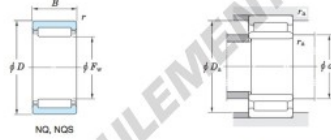

Roulement à rouleaux 35NQ4824D-JTEKT - 35NQ4824D-JTEKT

<https://www.123roulement.com/roulement-palier/roulement-rouleaux/rouleaux/35nq4824d-jtekt>

Machined ring needle roller bearings **Koyo**
F_W 29 – 37 mm

Without inner ring

Boundary dimensions (mm)				Basic load ratings (kN)		Limiting speeds¹⁾ (min⁻¹)		Bearing No.
F_w	d	D	B	C_r	C_{0r}	Oil lub.	Without inner ring	
35	—	48	24	—	33.9	51.3	13 000	35NQ4824D
		Mounting dimensions (mm)			(Refer.) Mass (kg)		(Refer.) Applicable inner ring No.	
With inner ring		d_i min.	D_i max.	r_a max.	Without inner ring	With inner ring		
		—	46	0.3	0.123	—	—	

CARACTÉRISTIQUES PRODUIT

Marque	JTEKT
N° Ean13	3663952482958
Diam. intérieur	35 mm
Diam. extérieur	48 mm
Épaisseur	24 mm
Poids	123 g
Conditionnement	1

contact@123roulement.com

03 59 36 04 90

CRT4 de Lesquin 60 Rue Du Haut De Sainghin 59273 Fretin FRANCE