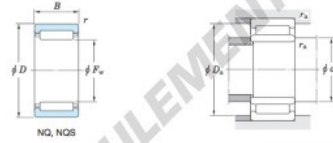

Roulement à rouleaux 38NQ5235-JTEKT - 38NQ5235-JTEKT

<https://www.123roulement.com/roulement-palier/roulement-rouleaux/rouleaux/38nq5235-jtekt>

Machined ring needle roller bearings **Koyo**
F_W 29 – 37 mm

Without inner ring

Boundary dimensions (mm)				Basic load ratings (kN)		Limiting speeds¹⁾ (min⁻¹)		Bearing No.
F_w	d	D	B	C_r	C_{0r}	Oil lub.	Without inner ring	
38	—	52	35	49.3	84.7	12 000	38NQ5235	
		Mounting dimensions (mm)			(Refer.) Mass (kg)		(Refer.) Applicable inner ring No.	
With inner ring		d_s min.	D_s max.	r_s max.	Without inner ring	With inner ring		
		—	47	1	0.203	—	—	

CARACTÉRISTIQUES PRODUIT

Marque	JTEKT
N° Ean13	3663952483009
Diam. intérieur	38 mm
Diam. extérieur	52 mm
Épaisseur	35 mm
Poids	203 g
Conditionnement	1

contact@123roulement.com

03 59 36 04 90

CRT4 de Lesquin 60 Rue Du Haut De Sainghin 59273 Fretin FRANCE