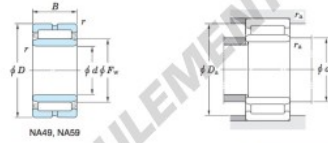

Roulement à rouleaux NA5907-JTEKT - NA5907-JTEKT

<https://www.123roulement.com/roulement-palier/roulement-rouleaux/rouleaux/na5907-jtekt>

Machined ring needle roller bearings ————— Koyo
F_w 29 – 37 mm

With inner ring

Boundary dimensions (mm)				Basic load ratings (kN)		Limiting speeds¹⁾ (min⁻¹)		Bearing No.
F_w	d	D	B	C_r	C_{0r}	Oil lub.	Without inner ring	
42	35	55	27	42.9	67.6	11 000	—	
Mounting dimensions (mm)				(Refer.) Mass (kg)		(Refer.) Applicable inner ring No.		
With inner ring				Without inner ring	With inner ring			
NA5907				39	51	0.138	0.225	IRM354227

CARACTÉRISTIQUES PRODUIT

Marque	JTEKT
N° Ean13	3663952483160
Diam. intérieur	35 mm
Diam. extérieur	55 mm
Épaisseur	27 mm
Poids	225 g
Conditionnement	1

contact@123roulement.com

03 59 36 04 90

CRT4 de Lesquin 60 Rue Du Haut De Sainghin 59273 Fretin FRANCE