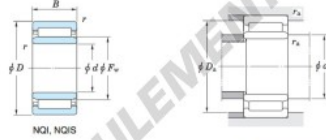

Roulement à rouleaux NQI38-30-JTEKT - NQI38-30-JTEKT

<https://www.123roulement.com/roulement-palier/roulement-rouleaux/rouleaux/nqi38-30-jtekt>

Machined ring needle roller bearings ————— Koyo
F_w 29 – 37 mm
With inner ring

Boundary dimensions (mm)					Basic load ratings (kN)		Limiting speeds¹⁾ (min⁻¹)		Bearing No.
F_w	d	D	B	B₁	C_r	C₁₀	Oil lub.	Without inner ring	
43	38	53	30	30	41.3	85.9	10 000	—	
		Mounting dimensions (mm)			(Refer.) Mass (kg)		(Refer.) Applicable inner ring No.		
With inner ring		d₁ min.	D₁ max.	r₁ max.	Without inner ring	With inner ring			
NQI38/30		—	51	0.6	—	0.205			

CARACTÉRISTIQUES PRODUIT

Marque	JTEKT
N° Ean13	3663952483191
Diam. intérieur	38 mm
Diam. extérieur	53 mm
Épaisseur	30 mm
Poids	205 g
Conditionnement	1

contact@123roulement.com

03 59 36 04 90

CRT4 de Lesquin 60 Rue Du Haut De Sainghin 59273 Fretin FRANCE