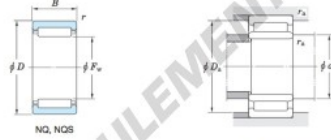

Roulement à rouleaux NQ45-20-JTEKT - NQ45-20-JTEKT

<https://www.123roulement.com/roulement-palier/roulement-rouleaux/rouleaux/nq45-20-jtekt>

Machined ring needle roller bearings **Koyo**
F_W 29 – 37 mm

Without inner ring

Boundary dimensions (mm)				Basic load ratings (kN)		Limiting speeds¹⁾ (min⁻¹)		Bearing No.
F_w	d	D	B	C_r	C₁₀	Oil lub.	Without inner ring	
45	—	55	20	—	27.9	52.7	10 000	NQ45/20
		Mounting dimensions (mm)			(Refer.) Mass (kg)		(Refer.) Applicable inner ring No.	
With inner ring		d_i min.	D_i max.	r_i max.	Without inner ring	With inner ring		
		—	51	0.6	0.100	—	—	

CARACTÉRISTIQUES PRODUIT

Marque	JTEKT
N° Ean13	3663952483207
Diam. intérieur	45 mm
Diam. extérieur	55 mm
Épaisseur	20 mm
Poids	100 g
Conditionnement	1

contact@123roulement.com

03 59 36 04 90

CRT4 de Lesquin 60 Rue Du Haut De Sainghin 59273 Fretin FRANCE